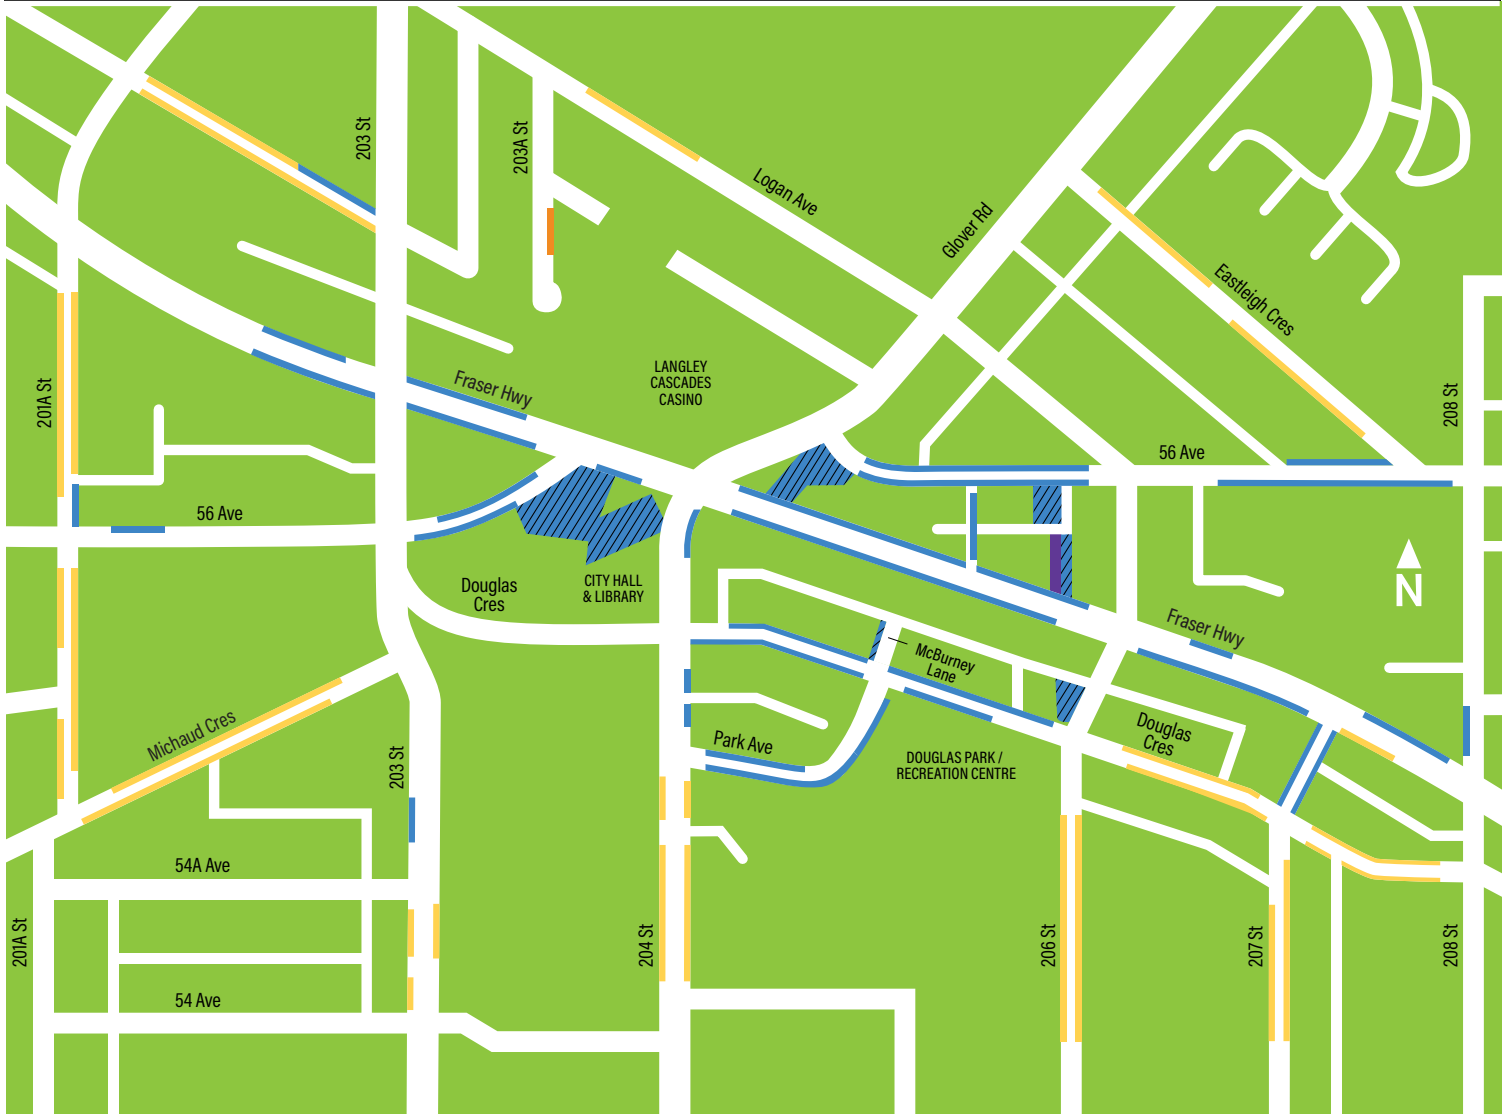

Where To Park

LEGEND

- On-Street - Max 3 hrs
- Off-Street - Max 3 hrs

- On-Street - Max 72 hrs
- Off-Street - Pay Lot

- Bus Parking Only

PLEASE NOTE: Parking is permitted in highlighted areas as long as it does not contravene the City's Highway and Traffic Regulation Bylaw #2871.